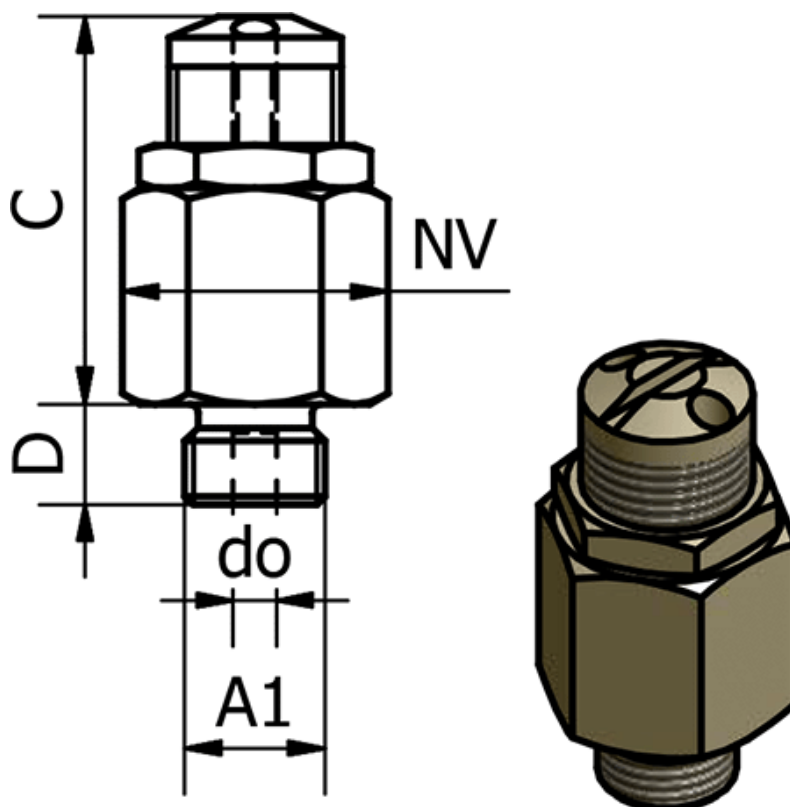

Data Sheet

Article number: 58621824

Description: Mini safety valve 218.24, - G 1/4"

Measures

C	= 27
D	= 7
do	= 3
NV	= 16
Set pressure	= 10 - 18 bar
Thread A1	= G 1/4"